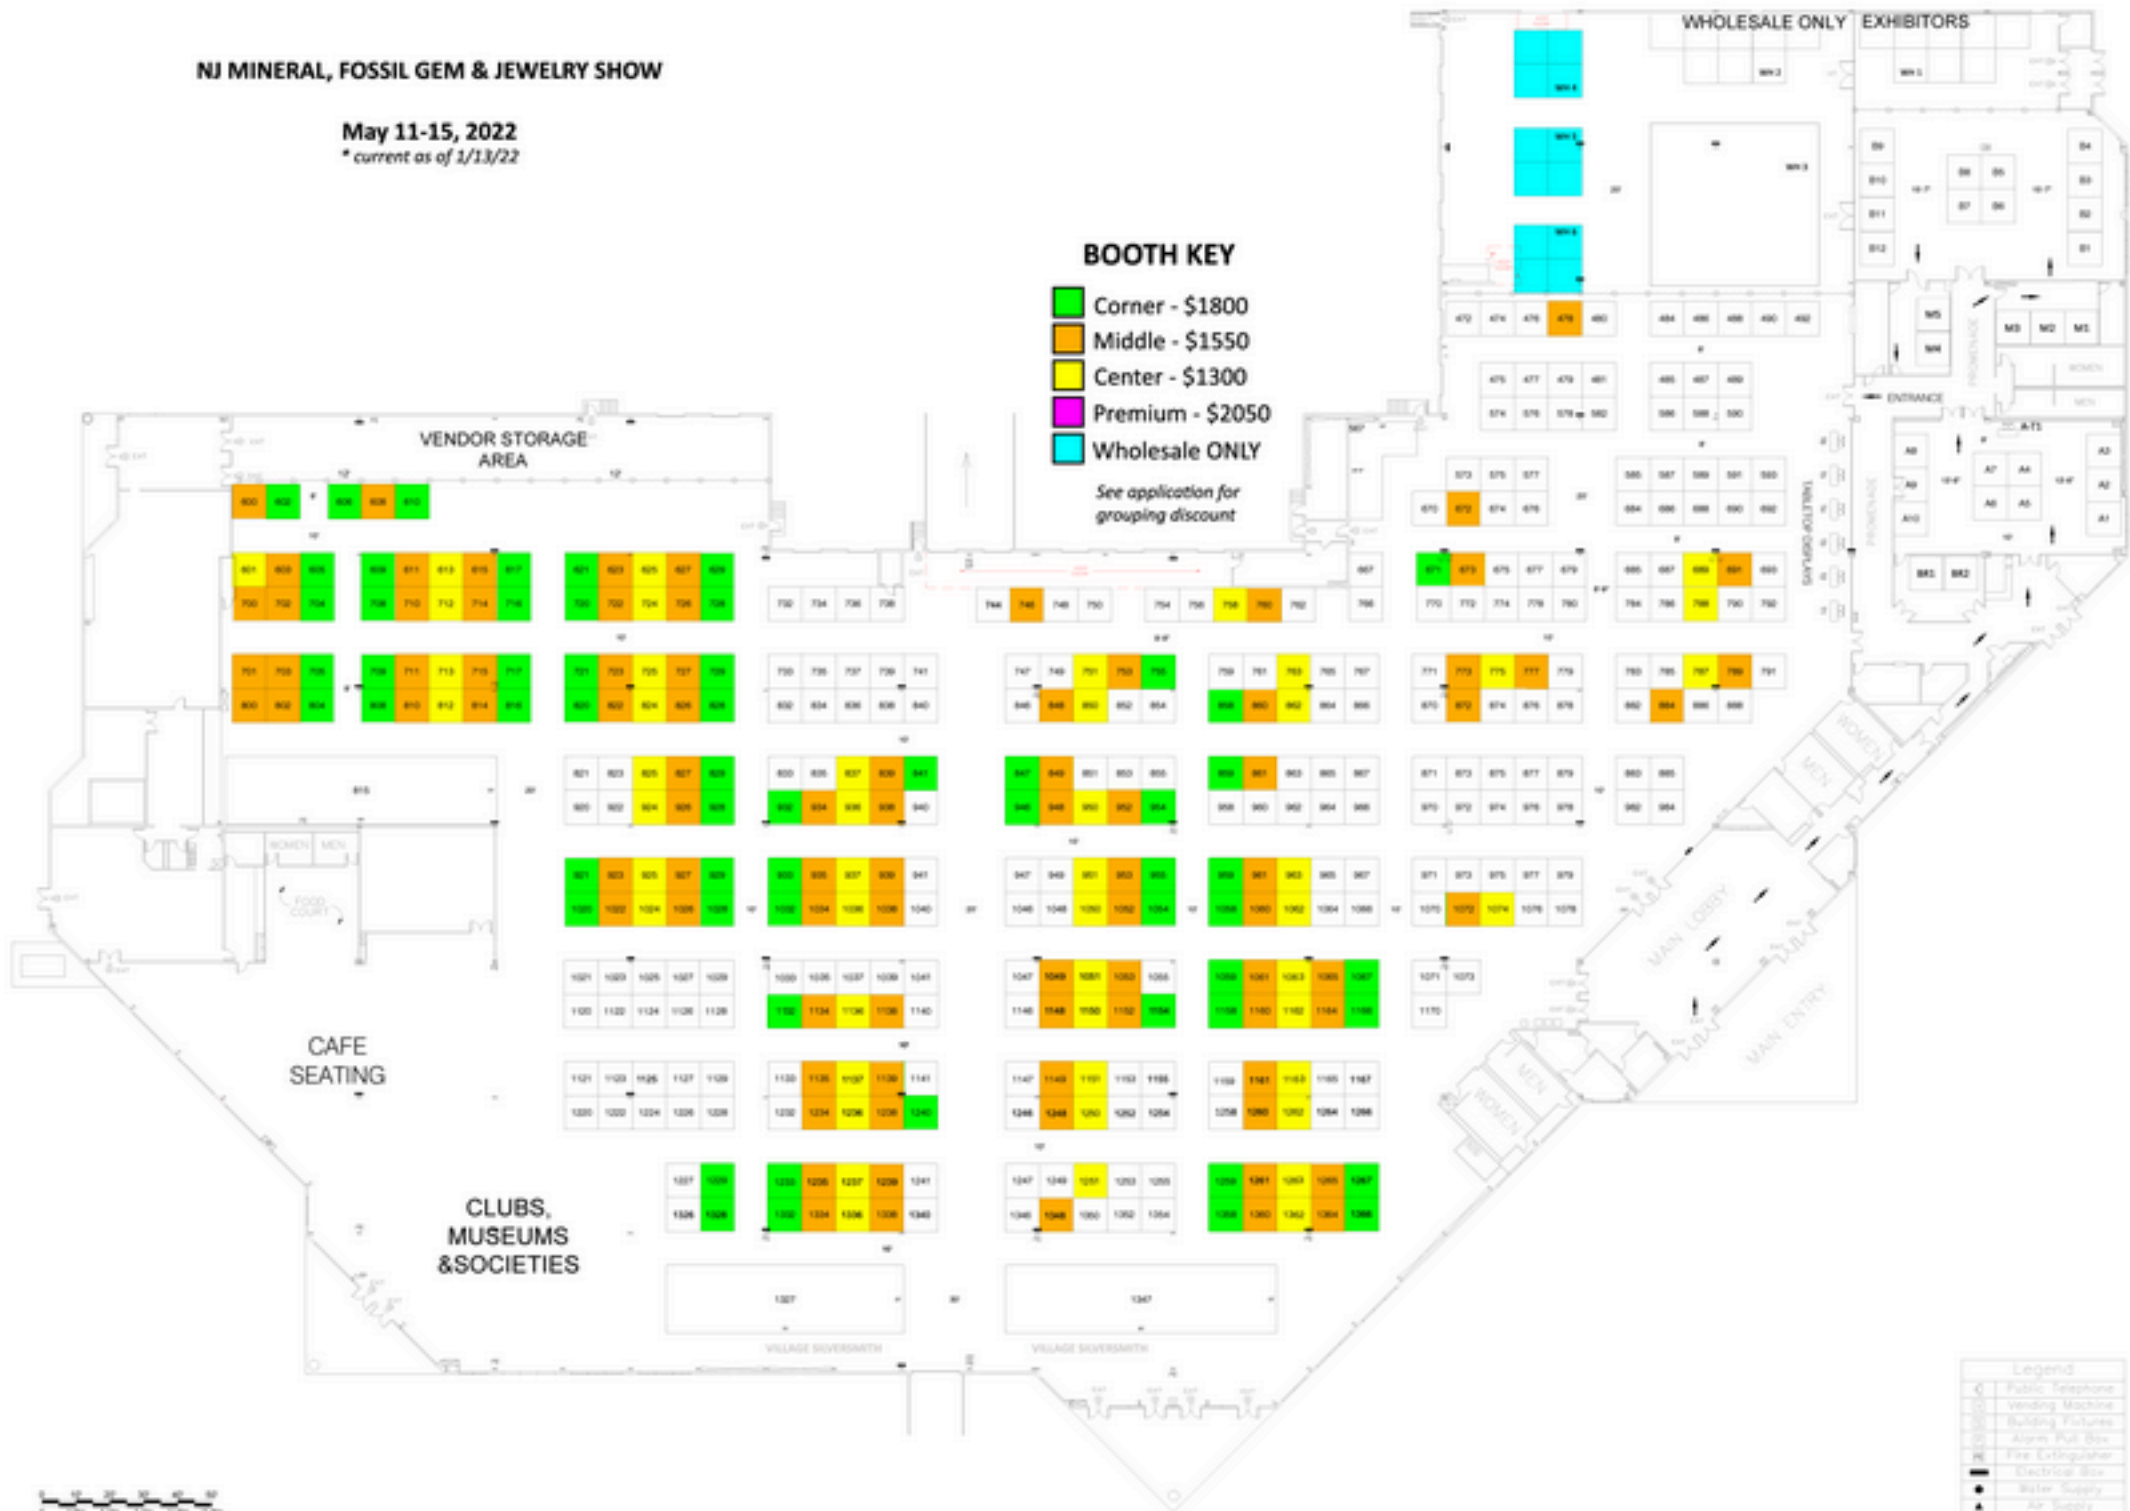

# NJ MINERAL, FOSSIL GEM & JEWELRY SHOW

May 11-15, 2022  
 \* current as of 1/13/22

## BOOTH KEY

- Corner - \$1800
- Middle - \$1550
- Center - \$1300
- Premium - \$2050
- Wholesale ONLY

See application for grouping discount

- Legend
- Public Telephone
  - Vending Machine
  - Building Features
  - Alarm Pull Box
  - Fire Extinguisher
  - Electrical Box
  - Water Supply
  - Air Supply